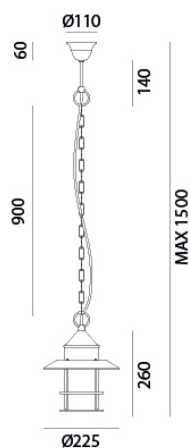

IL FANALE

rev. 25-07-2016

IP40 CE  

GRANAIO - 246.07.ORT

Outdoor suspension lamp made of brass and copper Granaio

CHARACTERISTICS

TYOLOGY	Suspension
CATEGORY	Outdoor lamps

FINISHES

FRAME	Brass / Brass
SHADE	Rame
OPTICS	Transparent Glass

ELETRICAL CHARACTERISTICS

SOCKET	E27
POWER	1 x MAX 57W HES
ENERGY CLASS	A++/E
INPUT	240V
POWER SUPPLY	No

CUSTOMIZATIONS

COLOUR	No
STRUCTURE	No

Il Fanale Group