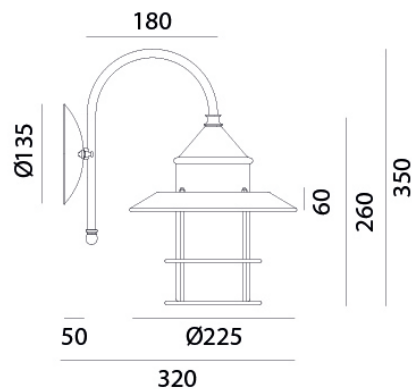

Il Fanale Group

Via Bredariol Olivo 15, San Biagio Di Callalta - Treviso - Italy

Telefono +39 0422 895200 - fax +39 0422 895110 - www.ilfanale.com - info@ilfanale.com