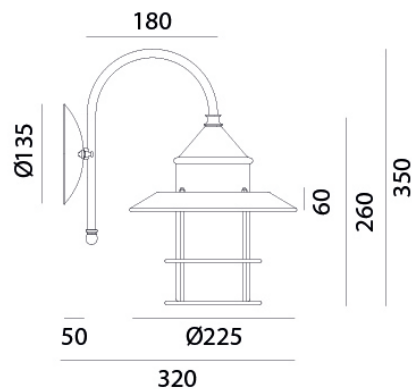

IL FANALE

rev. 25-07-2016

IP44 CE  

GRANAIO - 246.06.ORB

Outdoor wall lamp made of brass and copper Granaio

CHARACTERISTICS

TYOPOLOGY	Applique
CATEGORY	Outdoor lamps

FINISHES

FRAME	Brass / Brass
SHADE	Rame
OPTICS	White Glass

ELETRICAL CHARACTERISTICS

SOCKET	E27
POWER	1 x MAX 57W HES
ENERGY CLASS	A++/E
INPUT	240V
POWER SUPPLY	No

CUSTOMIZATIONS

COLOUR	No
STRUCTURE	No

Il Fanale Group