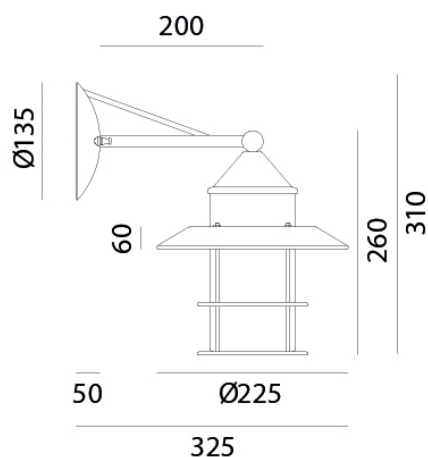

IL FANALE

rev. 25-07-2016

IP44   

GRANAIO - 246.05.ORB

Outdoor wall lamp made of brass and copper Granaio

CHARACTERISTICS

TYPOLOGY	Applique
CATEGORY	Outdoor lamps

FINISHES

FRAME	Brass / Brass
SHADE	Rame
OPTICS	White Glass

ELETRICAL CHARACTERISTICS

SOCKET	E27
POWER	1 x MAX 57W HES
ENERGY CLASS	A++/E
INPUT	240V
POWER SUPPLY	No

CUSTOMIZATIONS

COLOUR	No
STRUCTURE	No

Il Fanale Group