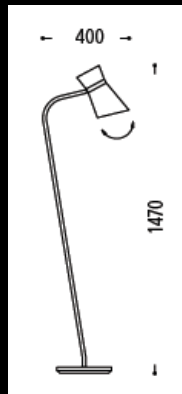

Specification Sheet

23.326.69 - 4204

black
for 1x GX53 5 W LED

shade 4204
chintz white | 35
diameter ca. 360/400 mm, height ca. 250 mm

also available:

23.326.03
black / brass dull

shade 4205
chintz black-gold | 39