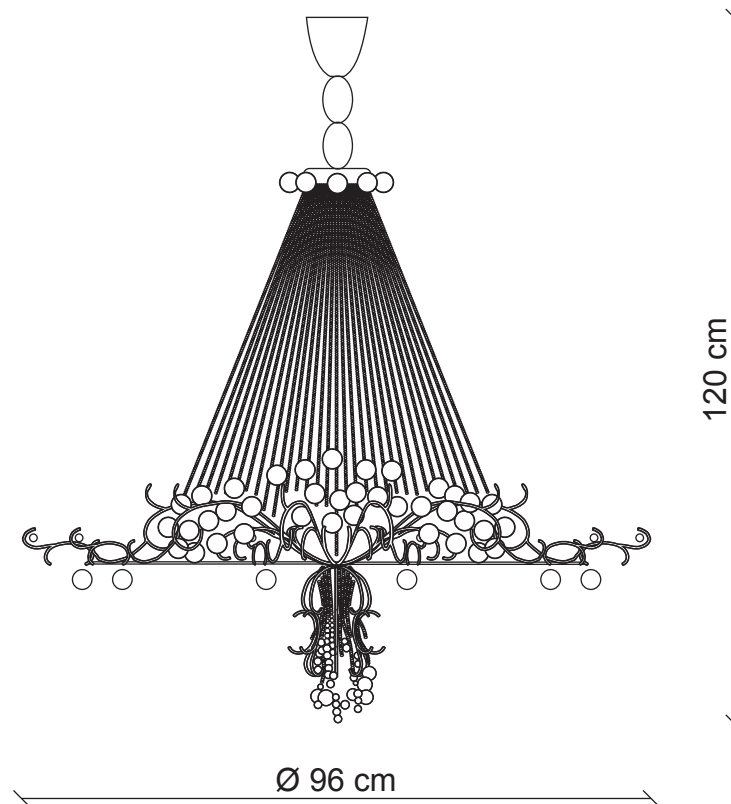

PATRIZIAGARGANTI

Firenze

BAGA Contemporary
LOVELY LIGHT

art. 2282

12 lights Chandelier

Finish: Nickel

Accessories: Clear crystals

 12x
40W E14
not supplied