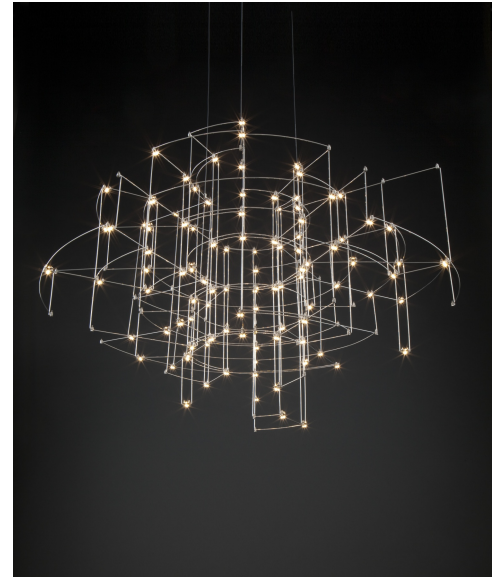

SPECTRE 140

design by  
jan pauwels

year of design  
2015

material  
nickel

DESCRIPTION

productname: spectre 140  
colour: nickel  
environment: indoor

DIMENSIONS

	cm	inch
length:	0	0.0
width:	0	0.0
height:	60	23.6
diameter:	140	55.1
cables:	200	78.7
canopy:	diam. 30 x 8	diam. 12 x 3

LAMPS INCLUDED

quantity: 202 x 12v/0.6w led

cri led: 95  
colourtemp. led: 2700-2800k  
lumenoutput led: 6060

TRANSFORMER

type: meanwell lpv-12-100

DIMMING

type: only with optional rf dim module  
by quasar