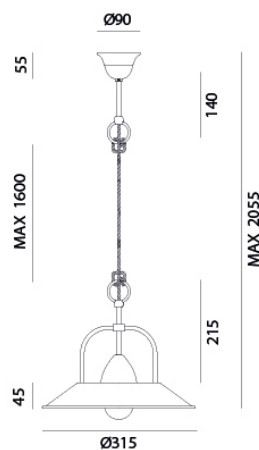

IL FANALE

rev. 25-07-2016

IP20   

CASCINA - 204.12.00

Indoor suspension lamp made of brass and/or iron

CHARACTERISTICS

TYOLOGY	Suspension
CATEGORY	Indoor lamps

FINISHES

FRAME	Brass / Brass
SHADE	Brass / Brass

ELETRICAL CHARACTERISTICS

SOCKET	E27
POWER	1 x MAX 46W HES
ENERGY CLASS	A++/E
INPUT	240V
POWER SUPPLY	No

CUSTOMIZATIONS

COLOUR	Yes
STRUCTURE	Yes

Il Fanale Group

Via Bredariol Olivo 15, San Biagio Di Callalta - Treviso - Italy