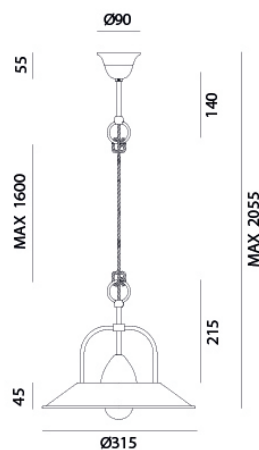

IL FANALE

rev. 25-07-2016

IP20   

CASCINA - 204.12.0F

Indoor suspension lamp made of brass and/or iron

CHARACTERISTICS

TYOLOGY	Suspension
CATEGORY	Indoor lamps

FINISHES

FRAME	Brass / Brass
SHADE	Iron / Iron

ELETRICAL CHARACTERISTICS

SOCKET	E27
POWER	1 x MAX 46W HES
ENERGY CLASS	A++/E
INPUT	240V
POWER SUPPLY	No

CUSTOMIZATIONS

COLOUR	Yes
STRUCTURE	Yes

Il Fanale Group

Via Bredariol Olivo 15, San Biagio Di Callalta - Treviso - Italy