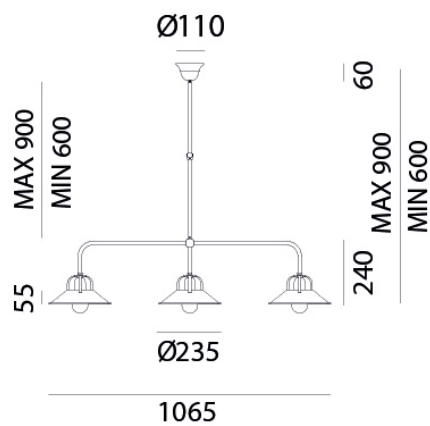

Il Fanale Group

Via Bredariol Olivo 15, San Biagio Di Callalta - Treviso - Italy

Telefono +39 0422 895200 - fax +39 0422 895110 - www.ilfanale.com - info@ilfanale.com