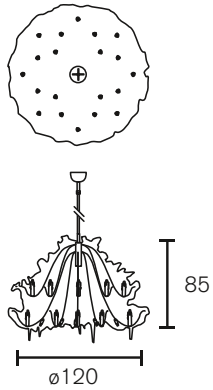

Collection Flower Power 2005

TECHNICAL DATA SHEET

Chandelier

Art.nr.	Dimensions
FPC120BL	Ø 120cm, Height 85cm, Length stem 200cm, 20x G9, 52,0 kg, black finish
FPC120W	Ø 120cm, Height 85cm, Length stem 200cm, 20x G9, 52,0 kg, white finish
FPC120N	Ø 120cm, Height 85cm, Length stem 200cm, 20x G9, 52,0 kg, nickel finish

Chandelier Round Upside Down

Art.nr.	Dimensions
FPCUSD60BL	Ø 60cm, Height 45cm, Length stem 200cm, 10x G9, 15,0 kg, black finish
FPCUSD60W	Ø 60cm, Height 45cm, Length stem 200cm, 10x G9, 15,0 kg, white finish
FPCUSD60N	Ø 60cm, Height 45cm, Length stem 200cm, 10x G9, 15,0 kg, nickel finish
FPCUSD80BL	Ø 80cm, Height 50cm, Length stem 200cm, 12x G9, 26,0 kg, black finish
FPCUSD80W	Ø 80cm, Height 50cm, Length stem 200cm, 12x G9, 26,0 kg, white finish
FPCUSD80N	Ø 80cm, Height 50cm, Length stem 200cm, 12x G9, 26,0 kg, nickel finish
FPCUSD100BL	Ø 100cm, Height 55cm, Length stem 200cm, 15x G9, 46,0 kg, black finish
FPCUSD100W	Ø 100cm, Height 55cm, Length stem 200cm, 15x G9, 46,0 kg, white finish
FPCUSD100N	Ø 100cm, Height 55cm, Length stem 200cm, 15x G9, 46,0 kg, nickel finish
FPCUSD120BL	Ø 120cm, Height 60cm, Length stem 200cm, 18x G9, 49,0 kg, black finish
FPCUSD120W	Ø 120cm, Height 60cm, Length stem 200cm, 18x G9, 49,0 kg, white finish
FPCUSD120N	Ø 120cm, Height 60cm, Length stem 200cm, 18x G9, 49,0 kg, nickel finish

Wall Lamp

Art.nr.	Dimensions
FPW30BL-L	Width 30cm, Height 40cm, Depth 14cm, 1x E14, 3,0 kg, black finish, left version
FPW30BL-R	Width 30cm, Height 40cm, Depth 14cm, 1x E14, 3,0 kg, black finish, right version
FPW30W-L	Width 30cm, Height 40cm, Depth 14cm, 1x E14, 3,0 kg, white finish, left version
FPW30W-R	Width 30cm, Height 40cm, Depth 14cm, 1x E14, 3,0 kg, white finish, right version
FPW30N-L	Width 30cm, Height 40cm, Depth 14cm, 1x E14, 3,0 kg, nickel finish, left version
FPW30N-R	Width 30cm, Height 40cm, Depth 14cm, 1x E14, 3,0 kg, nickel finish, right version