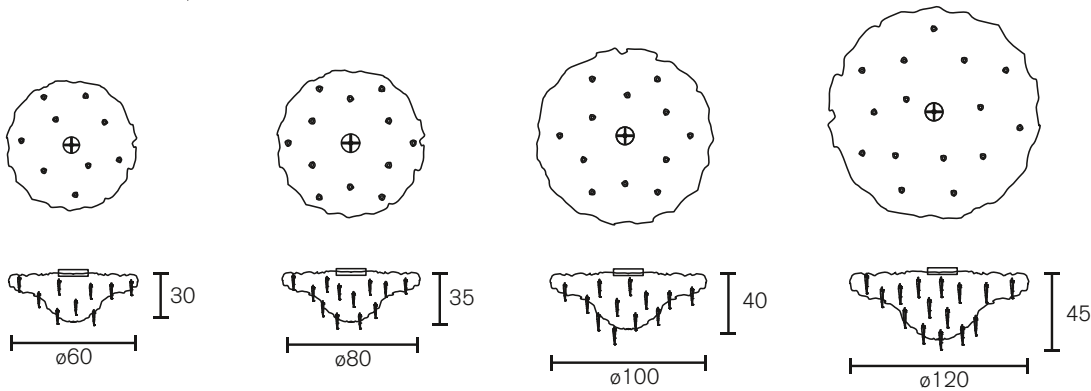

Ceiling Lamp Round

Art.nr.	Dimensions
FPP60BL	Ø 60cm, Height 30cm, 9x G9, 10,0 kg, black finish
FPP60W	Ø 60cm, Height 30cm, 9x G9, 10,0 kg, white finish
FPP60N	Ø 60cm, Height 30cm, 9x G9, 10,0 kg, nickel finish
FPP80BL	Ø 80cm, Height 35cm, 12x G9, 25,0 kg, black finish
FPP80W	Ø 80cm, Height 35cm, 12x G9, 25,0 kg, white finish
FPP80N	Ø 80cm, Height 35cm, 12x G9, 25,0 kg, nickel finish
FPP100BL	Ø 100cm, Height 40cm, 12x G9, 31,5 kg, black finish
FPP100W	Ø 100cm, Height 40cm, 12x G9, 31,5 kg, white finish
FPP100N	Ø 100cm, Height 40cm, 12x G9, 31,5 kg, nickel finish
FPP120BL	Ø 120cm, Height 45cm, 15x G9, 40,0 kg, black finish
FPP120W	Ø 120cm, Height 45cm, 15x G9, 40,0 kg, white finish
FPP120N	Ø 120cm, Height 45cm, 15x G9, 40,0 kg, nickel finish