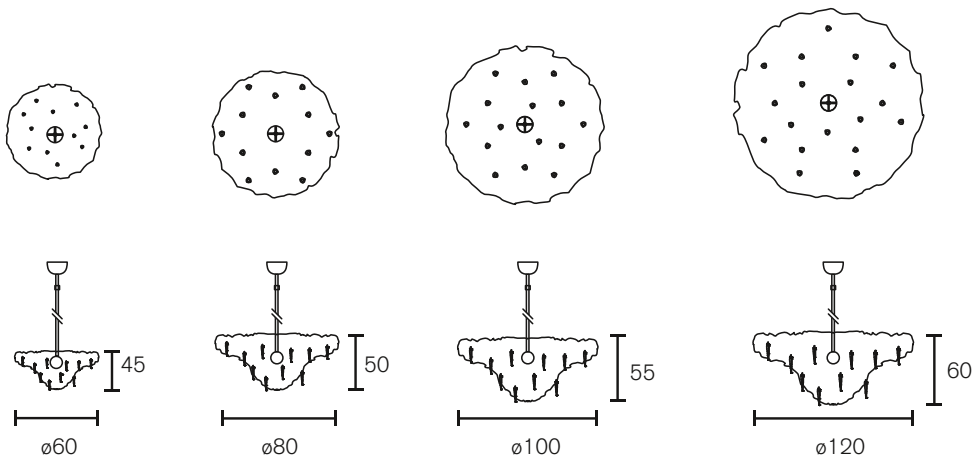

Collection Flower Power 2005

TECHNICAL DATA SHEET

Chandelier

Art.nr.	Dimensions
FPC120BL	Ø 120cm, Height 85cm, Length stem 200cm, 20x G9, 52,0 kg, black finish
FPC120W	Ø 120cm, Height 85cm, Length stem 200cm, 20x G9, 52,0 kg, white finish
FPC120N	Ø 120cm, Height 85cm, Length stem 200cm, 20x G9, 52,0 kg, nickel finish

Chandelier Round Upside Down

Art.nr.	Dimensions
FPCUSD60BL	Ø 60cm, Height 45cm, Length stem 200cm, 10x G9, 15,0 kg, black finish
FPCUSD60W	Ø 60cm, Height 45cm, Length stem 200cm, 10x G9, 15,0 kg, white finish
FPCUSD60N	Ø 60cm, Height 45cm, Length stem 200cm, 10x G9, 15,0 kg, nickel finish
FPCUSD80BL	Ø 80cm, Height 50cm, Length stem 200cm, 12x G9, 26,0 kg, black finish
FPCUSD80W	Ø 80cm, Height 50cm, Length stem 200cm, 12x G9, 26,0 kg, white finish
FPCUSD80N	Ø 80cm, Height 50cm, Length stem 200cm, 12x G9, 26,0 kg, nickel finish
FPCUSD100BL	Ø 100cm, Height 55cm, Length stem 200cm, 15x G9, 46,0 kg, black finish
FPCUSD100W	Ø 100cm, Height 55cm, Length stem 200cm, 15x G9, 46,0 kg, white finish
FPCUSD100N	Ø 100cm, Height 55cm, Length stem 200cm, 15x G9, 46,0 kg, nickel finish
FPCUSD120BL	Ø 120cm, Height 60cm, Length stem 200cm, 18x G9, 49,0 kg, black finish
FPCUSD120W	Ø 120cm, Height 60cm, Length stem 200cm, 18x G9, 49,0 kg, white finish
FPCUSD120N	Ø 120cm, Height 60cm, Length stem 200cm, 18x G9, 49,0 kg, nickel finish

Wall Lamp

Art.nr.	Dimensions
FPW30BL-L	Width 30cm, Height 40cm, Depth 14cm, 1x E14, 3,0 kg, black finish, left version
FPW30BL-R	Width 30cm, Height 40cm, Depth 14cm, 1x E14, 3,0 kg, black finish, right version
FPW30W-L	Width 30cm, Height 40cm, Depth 14cm, 1x E14, 3,0 kg, white finish, left version
FPW30W-R	Width 30cm, Height 40cm, Depth 14cm, 1x E14, 3,0 kg, white finish, right version
FPW30N-L	Width 30cm, Height 40cm, Depth 14cm, 1x E14, 3,0 kg, nickel finish, left version
FPW30N-R	Width 30cm, Height 40cm, Depth 14cm, 1x E14, 3,0 kg, nickel finish, right version