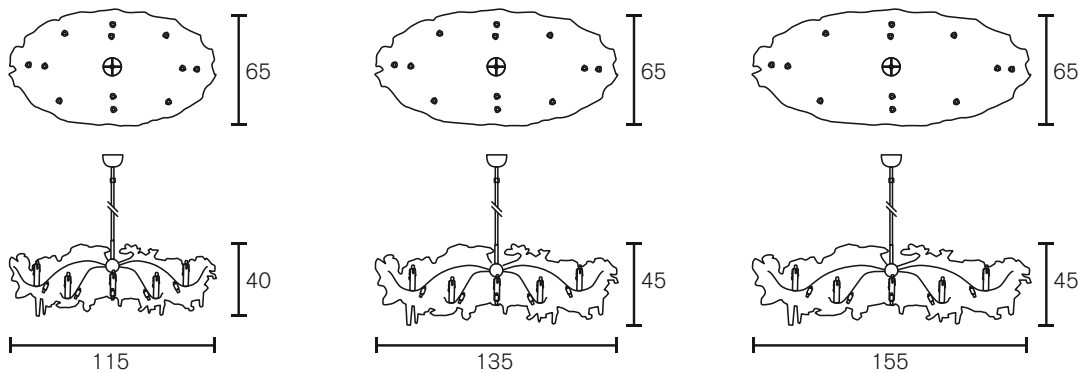

Chandelier Oval

Art.nr.	Dimensions
FPHO115BL	Length 115cm, Width 65cm, Height 40cm, Length stem 200cm, 12x G9, 28,0 kg, black finish
FPHO115W	Length 115cm, Width 65cm, Height 40cm, Length stem 200cm, 12x G9, 28,0 kg, white finish
FPHO115N	Length 115cm, Width 65cm, Height 40cm, Length stem 200cm, 12x G9, 28,0 kg, nickel finish
FPHO135BL	Length 135cm, Width 65cm, Height 45cm, Length stem 200cm, 12x G9, 35,0 kg, black finish
FPHO135W	Length 135cm, Width 65cm, Height 45cm, Length stem 200cm, 12x G9, 35,0 kg, white finish
FPHO135N	Length 135cm, Width 65cm, Height 45cm, Length stem 200cm, 12x G9, 35,0 kg, nickel finish
FPHO155BL	Length 155cm, Width 65cm, Height 45cm, Length stem 200cm, 12x G9, 40,0 kg, black finish
FPHO155W	Length 155cm, Width 65cm, Height 45cm, Length stem 200cm, 12x G9, 40,0 kg, white finish
FPHO155N	Length 155cm, Width 65cm, Height 45cm, Length stem 200cm, 12x G9, 40,0 kg, nickel finish

Hanging Lamp Round

Art.nr.	Dimensions
FPHL80BL	Ø 80cm, Height 40cm, Length stem 200cm, 12x G9, 18,0 kg, black finish
FPHL80W	Ø 80cm, Height 40cm, Length stem 200cm, 12x G9, 18,0 kg, white finish
FPHL80N	Ø 80cm, Height 40cm, Length stem 200cm, 12x G9, 18,0 kg, nickel finish
FPHL100BL	Ø 100cm, Height 50cm, Length stem 200cm, 12x G9, 24,0 kg, black finish
FPHL100W	Ø 100cm, Height 50cm, Length stem 200cm, 12x G9, 24,0 kg, white finish
FPHL100N	Ø 100cm, Height 50cm, Length stem 200cm, 12x G9, 24,0 kg, nickel finish
FPHL120BL	Ø 120cm, Height 50cm, Length stem 200cm, 12x G9, 40,0 kg, black finish
FPHL120W	Ø 120cm, Height 50cm, Length stem 200cm, 12x G9, 40,0 kg, white finish
FPHL120N	Ø 120cm, Height 50cm, Length stem 200cm, 12x G9, 40,0 kg, nickel finish