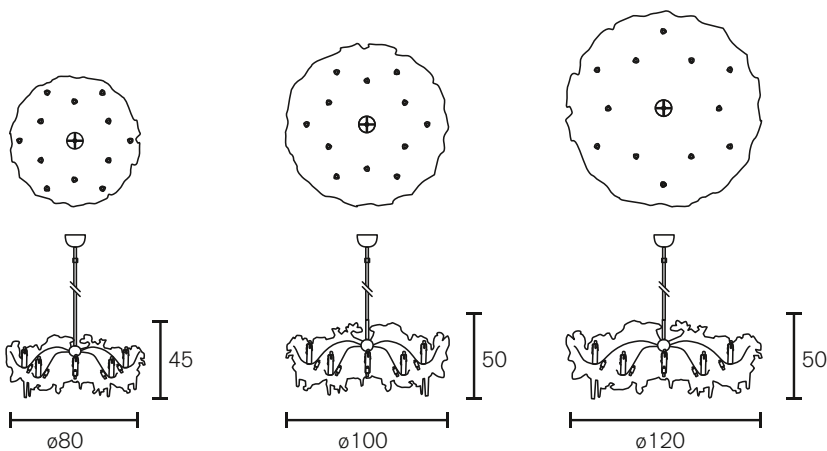

All hanging lamps and chandeliers are supplied with 2 meter stem, 2 meter electrical cable and a ceiling shade.