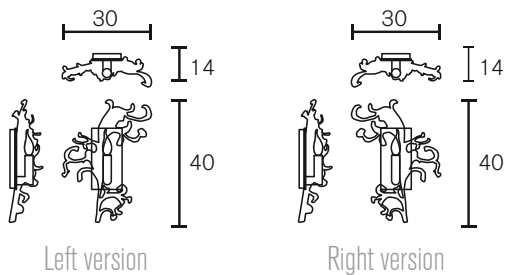

All hanging lamps and chandeliers are supplied with 2 meter stem, 2 meter electrical cable and a ceiling shade.

Ceiling Lamp Round

Art.nr.	Dimensions
FPP60BL	Ø 60cm, Height 30cm, 9x G9, 10,0 kg, black finish
FPP60W	Ø 60cm, Height 30cm, 9x G9, 10,0 kg, white finish
FPP60N	Ø 60cm, Height 30cm, 9x G9, 10,0 kg, nickel finish
FPP80BL	Ø 80cm, Height 35cm, 12x G9, 25,0 kg, black finish
FPP80W	Ø 80cm, Height 35cm, 12x G9, 25,0 kg, white finish
FPP80N	Ø 80cm, Height 35cm, 12x G9, 25,0 kg, nickel finish
FPP100BL	Ø 100cm, Height 40cm, 12x G9, 31,5 kg, black finish
FPP100W	Ø 100cm, Height 40cm, 12x G9, 31,5 kg, white finish
FPP100N	Ø 100cm, Height 40cm, 12x G9, 31,5 kg, nickel finish
FPP120BL	Ø 120cm, Height 45cm, 15x G9, 40,0 kg, black finish
FPP120W	Ø 120cm, Height 45cm, 15x G9, 40,0 kg, white finish
FPP120N	Ø 120cm, Height 45cm, 15x G9, 40,0 kg, nickel finish

Wall Lamp

Art.nr.	Dimensions
FPW30BL-L	Width 30cm, Height 40cm, Depth 14cm, 1x E14, 3,0 kg, black finish, left version
FPW30BL-R	Width 30cm, Height 40cm, Depth 14cm, 1x E14, 3,0 kg, black finish, right version
FPW30W-L	Width 30cm, Height 40cm, Depth 14cm, 1x E14, 3,0 kg, white finish, left version
FPW30W-R	Width 30cm, Height 40cm, Depth 14cm, 1x E14, 3,0 kg, white finish, right version
FPW30N-L	Width 30cm, Height 40cm, Depth 14cm, 1x E14, 3,0 kg, nickel finish, left version
FPW30N-R	Width 30cm, Height 40cm, Depth 14cm, 1x E14, 3,0 kg, nickel finish, right version