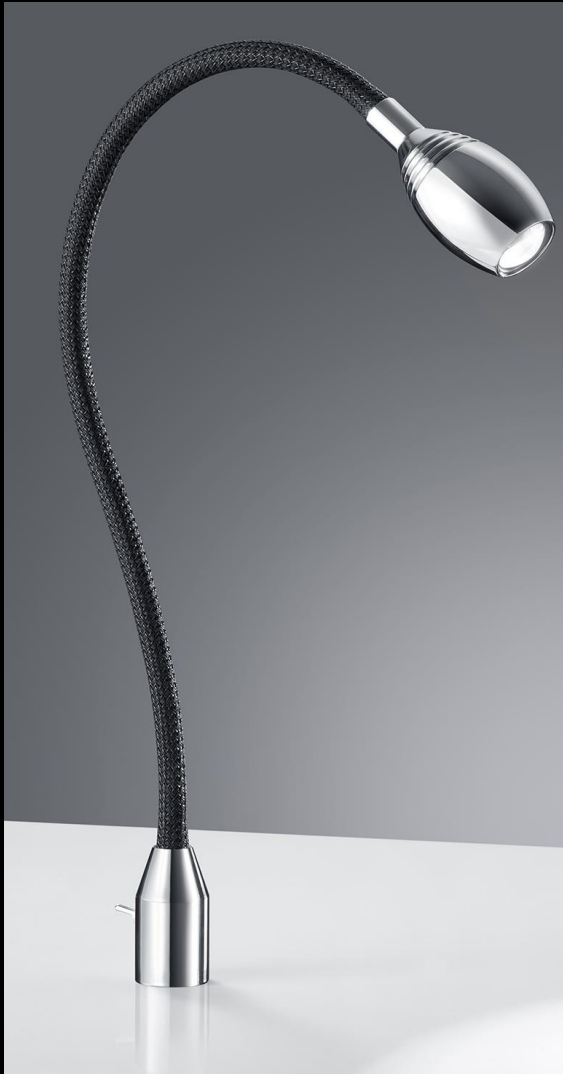

Specification Sheet

14.346.69

chrome / meshwork black
incl. 4 watt LED, ca. 2.700 Kelvin
LED driver included (added as loose part)
total height ca. 420 mm

also available in: velvet green (37), velvet orange (64), velvet violett (65)
meshwork camouflage (67)