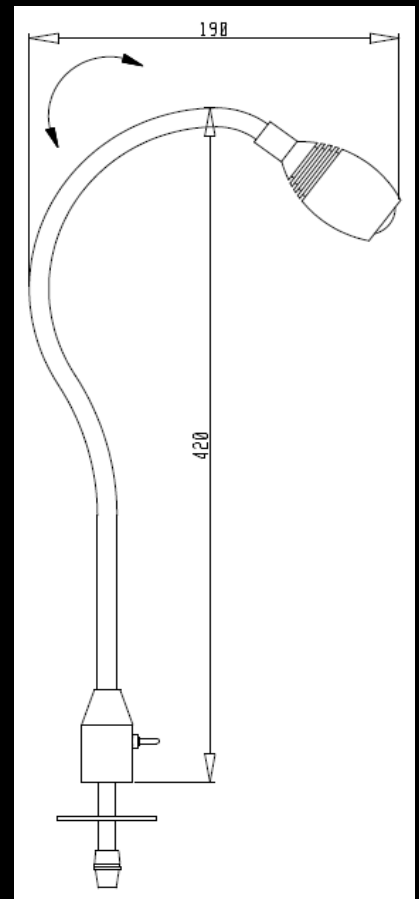

Specification Sheet

14.346.69

chrome / meshwork black
incl. 4 watt LED, ca. 2.700 Kelvin
LED driver included (added as loose part)
total height ca. 420 mm

also available in: velvet green (37), velvet orange (64), velvet violett (65)
meshwork camouflage (67)