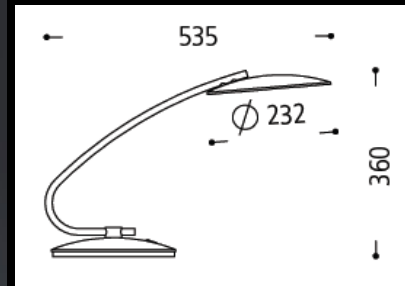

Specification Sheet

14.247.69

brass dull - black
for LED light source GX53 230 V / ca. 5 W
height ca. 360 mm
width ca. 510 mm
with transparent cable

also available in brass dull - white (55)

by BAULMANN LEUCHTEN GMBH | Selscheder Weg 24 | D-59846 Sundern
Tel. +49 (0)2933 847-0 | Fax +49 (0)2933 847-100 | E-Mail: info@baulmann.com
more information at www.baulmann.com