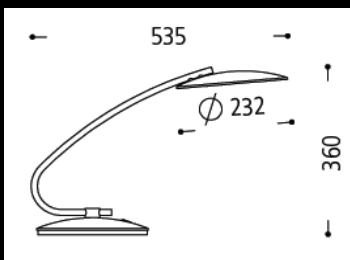

# Specification Sheet

14.247.55

white / brass dull  
for LED light source GX53 ca. 5 W  
height: 360 mm  
width: 510 mm  
with transparent cable

also available in black / brass dull (.69)

by BAULMANN LEUCHTEN GMBH | Selscheder Weg 24 | D-59846 Sundern  
Tel. +49 (0)2933 847-0 | Fax +49 (0)2933 847-100 | E-Mail: info@baulmann.com  
more information at [www.baulmann.com](http://www.baulmann.com)