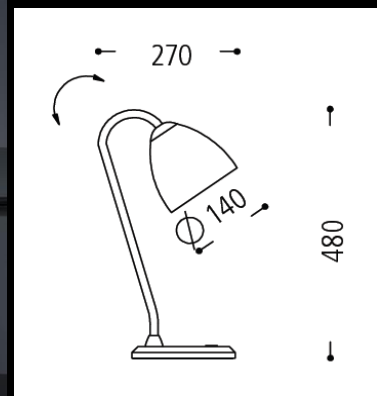

# Specification Sheet

14.245.69

black / black meshwork  
for LED light source GX53 230 V / ca. 5 W  
height ca. 480 mm  
extension ca. 270 mm

by BAULMANN LEUCHTEN GMBH | Selscheder Weg 24 | D-59846 Sundern  
Tel. +49 (0)2933 847-0 | Fax +49 (0)2933 847-100 | E-Mail: info@baulmann.com  
more information at [www.baulmann.com](http://www.baulmann.com)