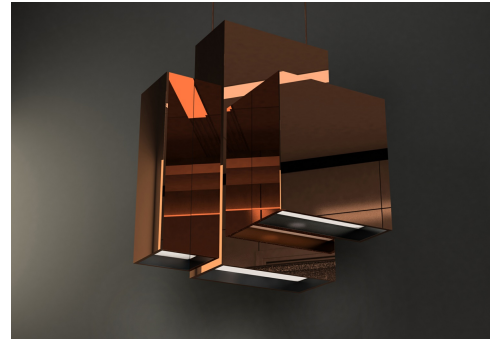

BLOX

design by  
marko schregardus

year of design  
2011

material  
stainless steel

DESCRIPTION

productname: blox  
colour: polished, satin, rose gold or white  
environment: indoor

DIMENSIONS

	cm	inch
length:	32	12.6
width:	28	11.0
height:	40	15.7
diameter:	0	0.0
cables:	200	78.7
canopy:		

LAMPS INCLUDED

quantity: 3 x 11.6w led

cri led: 90+  
colourtemp. led: 2700k  
lumenoutput led: 3753

TRANSFORMER

type: 1 x driver maxi jolly 50w

DIMMING

type:

WEIGHT