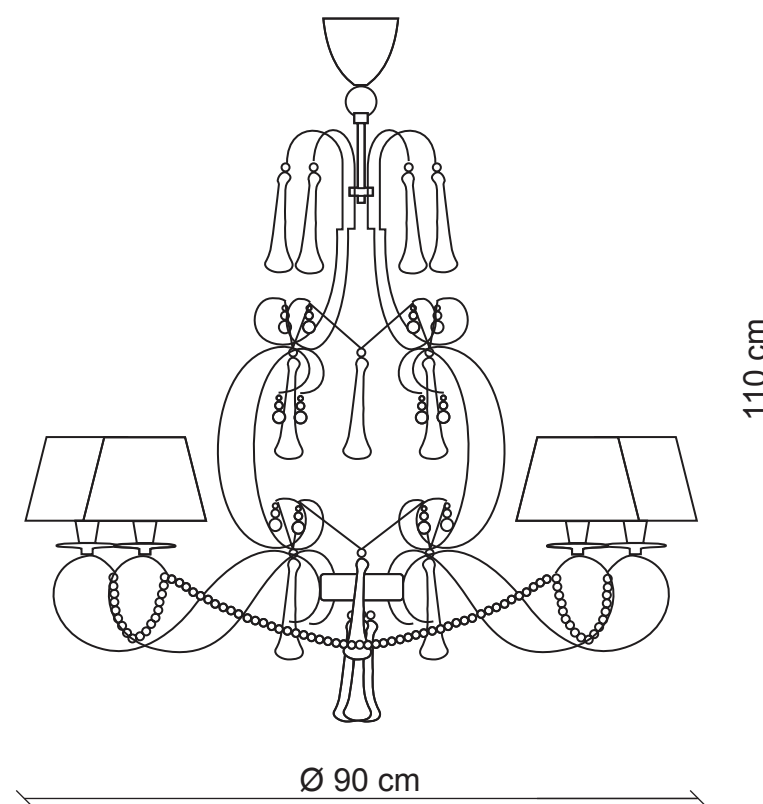

PATRIZIAGARGANTI

Firenze

BAGA XXI Century
LOVELY LIGHT

art. 1130

6 lights Chandelier

Finish: Silver leaf

Lampshades: Black and beige paper

Accessories: Clear and amethyst crystals

m³ 1,09
Kg 8,5