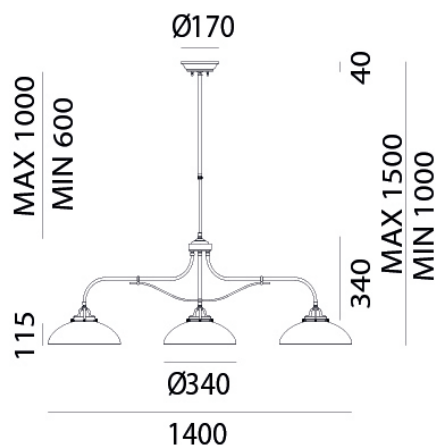

Il Fanale Group

Via Bredariol Olivo 15, San Biagio Di Callalta - Treviso - Italy

Telefono +39 0422 895200 - fax +39 0422 895110 - www.ilfanale.com - info@ilfanale.com