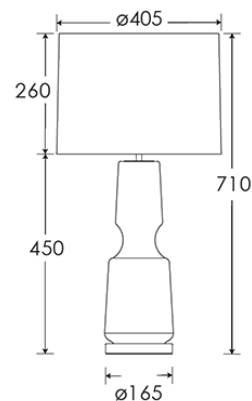

HEATHFIELD & CO

PRODUCT SPECIFICATION SHEET

Table Lamp | ANTERO TEAL

LAMP BASE

Material: Glass
Finish shown: Teal
Metalwork: Antique Brass
Code: TL-ANTR-ABRS-TEAL

LAMPSHADE AS SHOWN

16" Roman Drum Ivory Satin
Shade code: SH-16-RMDR
Shade lining: White PVC

FLEX

1.5 metres of Black twisted flex. Alternative colours can be specified from our collection.

SWITCHING & PLUG

Black 13 AMP UK plug & inline switch.
Alternative plug types available.

BASE WEIGHT

4.3 kg approx.

LAMPING

1 x E27 Lampholder - 60W max. LED bulb recommended.

WARRANTY

12 Months

FINISHING NOTE

All our glasswork is hand blown and will vary from piece to piece - variations in form and proportion. Colour formation, pattern and finishing details are unique to each lamp and it is part of the charm that no two products are exactly the same.

CLEANING INSTRUCTIONS

The finishes on this luminaire only require regular cleaning with a soft dry duster. Abrasive or chemical cleaners may harm the finish and should not be used. Shade to be dusted with a clean dry cloth.

Dimensions in mm and approximate

H&CO

Decorative lighting
for beautiful spaces

www.heathfield.co.uk | + 44 (0) 1732 350450 | sales@heathfield.co.uk
Unit 1, Priory Road, Tonbridge, Kent, TN9 2AF, United Kingdom