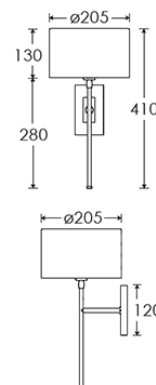

HEATHFIELD & CO

PRODUCT SPECIFICATION SHEET

Wall Light | CASABLANCA

WALL LIGHT

Material: Metal
Finish shown: Black Satin & Antique Brass
Code: WL-CASA-BRSS-BLCK

LAMPSHADE AS SHOWN

8" Flat Drum Gilt Satin
Shade code: SH-08-FLDR
Shade lining: Gold PVC

SWITCHING & PLUG

Hardwired

WEIGHT

0.5 kg approx.

LAMPING

1 x E14 Lampholder - 25W max. LED bulb recommended.

FIXING NOTE

It is the buyer's responsibility to ensure that suitable fixings are used.

WARRANTY

12 Months

FINISHING NOTE

All metalwork is handcrafted and may vary from piece to piece with slight variation in finish and detailing.

CLEANING INSTRUCTIONS

The finishes on this luminaire only require regular cleaning with a soft dry duster. Abrasive or chemical cleaners may harm the finish and should not be used. Shade to be dusted with a clean dry cloth.

Dimensions in mm and approximate

H&CO

Decorative lighting
for beautiful spaces

www.heathfield.co.uk | + 44 (0) 1732 350450 | sales@heathfield.co.uk

Unit 1, Priory Road, Tonbridge, Kent, TN9 2AF, United Kingdom