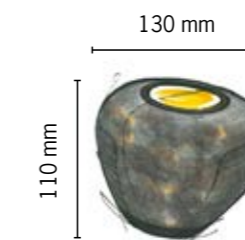

Tobi 2

Laiton et pierre
/ Brass and stone

LED 4.4W > 7.5W 12V