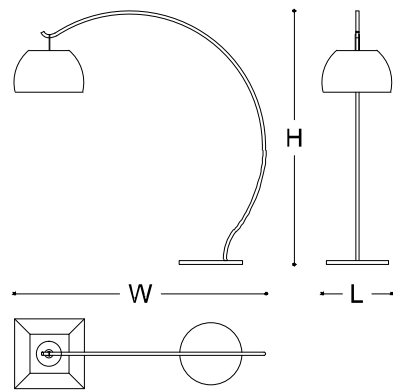

 ARMANI / CASA

TERSILLA

Floor Lamp

TERSILLA

DESCRIPTION

Arched floor lamp with metal base and stem. Available with white or grey pagoda lampshade in fabric.

Like all Armani/Casa lamps, Tersilla requires a power supply box (to be bought separately) to work.

MADE IN ITALY

DIMENSIONS

189 x 40 x 209 h cm - Inch 74.4 x 15.7 x 82.3 h

FINISHES

Satin Black Nickel

TERSILLA

TECHNICAL INFORMATION

Base and Stem

Painted black metal base, cover in iron bronze-color painted and satinated black nickel stem.

Lamp shade

Fabric, or fabric over frame in oak solid wood slats; with inner shade in white parchment.

Finishing and painting cycle