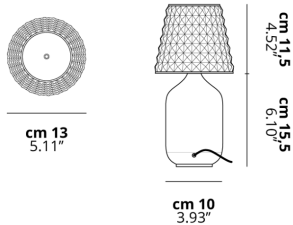

VALENTINA

Plug

FEATURES

- Frame:** PMMA
- Diffusor:** PMMA
- Dimmable:** Yes
- Dimmer:** Not Included
- Bulb:** Included

BULB

2700K 1 x 6.5W | 600 lm

CERTIFICATION

SPECIFICATION SHEET

PHOTOMETRIC CURVE

None

FRAME	DIFFUSOR	LED COLOUR	CODE
Chrome	Crystal	2700K	166012
Gold	Crystal	2700K	166013
Polished Black 9005	Crystal	2700K	166011
Polished White 9010	Crystal	2700K	166010
Rose Gold	Crystal	2700K	166014