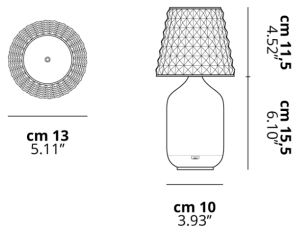

VALENTINA

Cordless

FEATURES

- Frame:** PMMA
- Diffusor:** PMMA
- Dimmable:** Yes
- Dimmer:** Included
- Bulb:** Included

BULB

3300K to 2600K 1 x 3.5W | 450 lm

CERTIFICATION

SPECIFICATION SHEET

PHOTOMETRIC CURVE

None

FRAME	DIFFUSOR	LED COLOUR	CODE
Chrome	Crystal	3300K to 2600K	166007
Gold	Crystal	3300K to 2600K	166008
Polished Black 9005	Crystal	3300K to 2600K	166006
Polished White 9010	Crystal	3300K to 2600K	166005
Rose Gold	Crystal	3300K to 2600K	166009