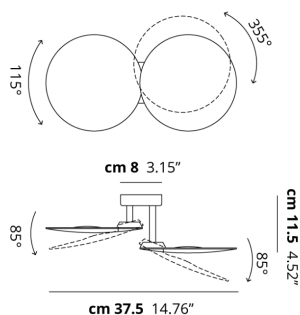

PUZZLE ROUND

Double Round

FEATURES

- Frame:** Metal
- Diffusor:** None
- Dimmable:** Yes
- Dimmer:** Not Included
- Bulb:** Included

BULB

LED 2700K 2 x 17W | 3400 lm

or

LED 3000K 2 x 17W | 3600 lm

SPECIFICATION SHEET

CERTIFICATION

PHOTOMETRIC CURVE

None

FRAME	DIFFUSOR	LED COLOUR	CODE
Copperty Bronze	None	2700K	159008
Matte White 9016	None	2700K	159003
Copperty Bronze	None	3000K	159006
Matte White 9016	None	3000K	159004