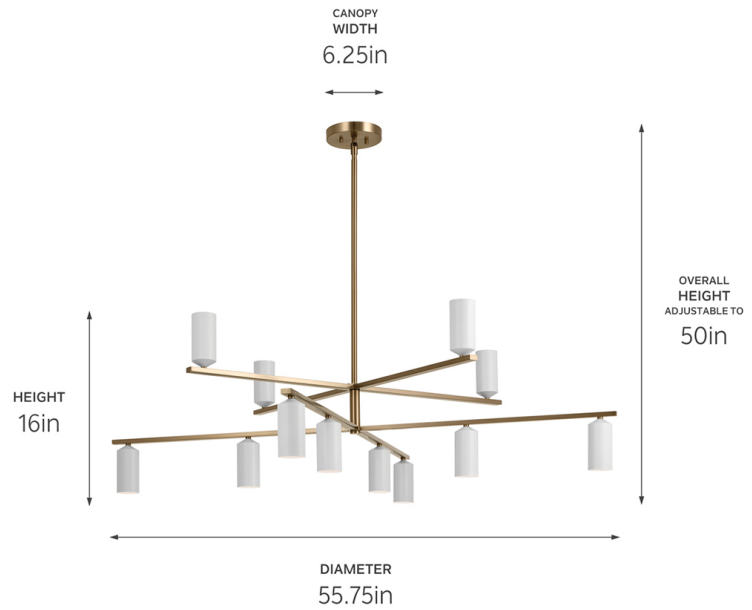

SPECIFICATIONS

Certifications/Qualifications

Prop65	Yes
Location Rating	Dry kichler.com/warranty

Dimensions

Height	16"
Overall Height	50"
Weight	14.25 LBS
Canopy Width	6.25"
Canopy Depth	1"

Electrical

Input Voltage	120 V

Light Source

Light Source	Bulb
Lamp Included	Not Included
# Of Bulbs/LED Modules	12
Max Or Nominal Watt	5.5 W
Lamp Type	B, T6
Socket Type	E12 (Candelabra)
Dimmable	Yes
Dimmable Notes	Dimmable When Used With Dimmer Switch (sold Separately); When Using LED Bulbs, See Bulb Manufacturer Dimming Specifications.

Mounting/Installation

Interior/Exterior	Interior Product
Mounting Weight	14.25 LBS
Lead Wire Length	144
Wire Connectors	Wire Nuts

FIXTURE ATTRIBUTES

Housing/Glass

Primary Material	Steel
Shade Included	Yes
Shade Description	Metal Cylinder Shade
Shade Dimensions	2.75 DIA X 5.5 H
Max Stem Tilt	90 °

Product/Ordering Information

SKU	52533CPZWH
Finish	Champagne Bronze
UPC	783927029360

Finishes

- Champagne Bronze | Black
- Champagne Bronze | White