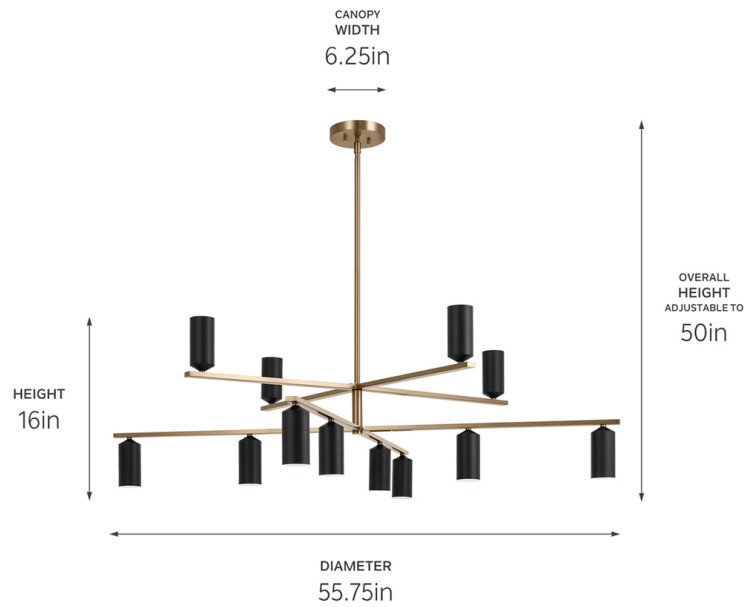

SPECIFICATIONS

Certifications/Qualifications

Prop65	Yes
Location Rating	Dry kichler.com/warranty

Dimensions

Height	16"
Overall Height	50"
Weight	14.25 LBS
Canopy Width	6.25"
Canopy Depth	1"

Electrical

Input Voltage	120 V

Light Source

Light Source	Bulb
Lamp Included	Not Included
# Of Bulbs/LED Modules	12
Max Or Nominal Watt	5.5 W
Lamp Type	B, T6
Socket Type	E12 (Candelabra)
Dimmable	Yes
Dimmable Notes	Dimmable When Used With Dimmer Switch (sold Separately); When Using LED Bulbs, See Bulb Manufacturer Dimming Specifications.

Mounting/Installation

Interior/Exterior	Interior Product
Mounting Weight	14.25 LBS
Lead Wire Length	144
Wire Connectors	Wire Nuts

FIXTURE ATTRIBUTES

Housing/Glass

Primary Material	Steel
Shade Included	Yes
Shade Description	Metal Cylinder Shade
Shade Dimensions	2.75 DIA X 5.5 H
Max Stem Tilt	90 °

Product/Ordering Information

SKU	52533CPZBK
Finish	Champagne Bronze
UPC	783927029377

Finishes

- Champagne Bronze | Black
- Champagne Bronze | White