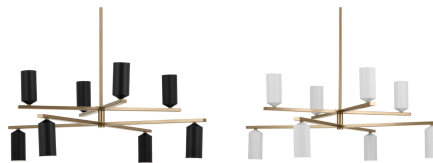

SPECIFICATIONS

Certifications/Qualifications

Prop65	Yes
Location Rating	Dry kichler.com/warranty

Dimensions

Height	16"
Overall Height	50"
Weight	14.25 LBS
Canopy Width	6.25"
Canopy Depth	1"

Electrical

Input Voltage	120 V
---------------	-------

Mounting/Installation

Interior/Exterior	Interior Product
Mounting Weight	14.25 LBS
Lead Wire Length	144
Wire Connectors	Wire Nuts

FIXTURE ATTRIBUTES

Housing/Glass

Primary Material	Steel
Shade Included	Yes
Shade Description	Metal Cylinder Shade
Shade Dimensions	2.75 DIA X 5.5 H
Max Stem Tilt	90 °

Product/Ordering Information

SKU	52533CPZBK
Finish	Champagne Bronze
UPC	783927029377

Finishes

-  Champagne Bronze | Black
-  Champagne Bronze | White

ALSO IN THIS FAMILY

52532CPZBK

52532CPZWH