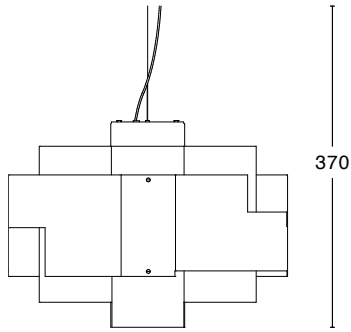

Dimensions

PENDANT SKYLINE BIG