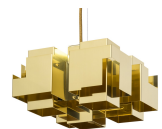

Skyline

Skyline evokes impressions of a city hovering in the air – a contemporary crystal chandelier, an angular, corrugated apparition, inspired by a futuristic cityscape.

POLISHED BRASS

STAINLESS STEEL

WHITE RAL9016

WHITE RAL9016

POLISHED BRASS

Specification

TECHNICAL SPECIFICATION

Design	Folkform
Electrical data	Class I IP20 230V
Description	White enamel or polished brass. Big model also in stainless steel. Wire suspension
Connection	White or gold coloured textile cord with ceiling socket
Mounting	1.2 m wire with loop
Light source	1x9W E27 LED clear dim tone
Weight	500x500 mm White: 6 kg / Brass: 15 kg / Stainless steel: 6 kg
Volume	500x500 mm: 0,2 m ³
Care	Download Care Instructions
Recycling	Download Recycling Manual