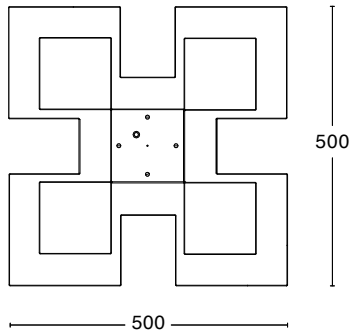

Dimensions

PENDANT SKYLINE BIG