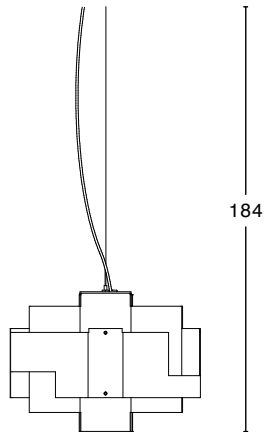

PENDANT SKYLINE SMALL