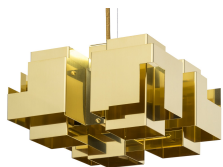

Skyline

Skyline evokes impressions of a city hovering in the air – a contemporary crystal chandelier, an angular, corrugated apparition, inspired by a futuristic cityscape.

POLISHED BRASS

STAINLESS STEEL

WHITE RAL9016

WHITE RAL9016

POLISHED BRASS

Specification

TECHNICAL SPECIFICATION

Design	Folkform
Electrical data	Class I IP20 230V
Description	White enamel or polished brass. Big model also in stainless steel. Wire suspension
Connection	White or gold coloured textile cord with ceiling socket
Mounting	1.2 m wire with loop
Light source	1x9W E27 LED clear dim tone
Weight	500x500 mm White: 6 kg / Brass: 15 kg / Stainless steel: 6 kg
Volume	500x500 mm: 0,2 m ³
Care	Download Care Instructions
Recycling	Download Recycling Manual