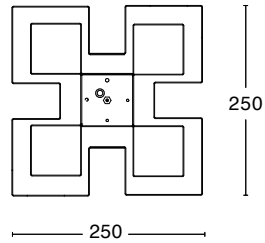

PENDANT SKYLINE SMALL