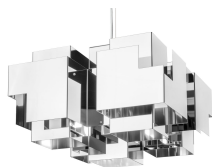

Skyline

Skyline evokes impressions of a city hovering in the air – a contemporary crystal chandelier, an angular, corrugated apparition, inspired by a futuristic cityscape.

POLISHED BRASS

STAINLESS STEEL

WHITE RAL9016

WHITE RAL9016

POLISHED BRASS

Specification

TECHNICAL SPECIFICATION

Design	Folkform
Electrical data	Class I IP20 230V
Description	White enamel or polished brass. Big model also in stainless steel. Wire suspension
Connection	White or gold coloured textile cord with ceiling socket
Mounting	1.2 m wire with loop
Light source	1x9W E27 LED clear dim tone
Weight	500x500 mm White: 6 kg / Brass: 15 kg / Stainless steel: 6 kg
Volume	500x500 mm: 0,2 m ³
Care	Download Care Instructions
Recycling	Download Recycling Manual

ARTICLE NO. & MODEL

35861-01-000	Pendant Skyline big: White RAL9016. 500*500
35861-72-000	Pendant Skyline big: Polished brass. 500*500
35861-76-000	Pendant Skyline big: Stainless steel. 500*500
35862-01-000	Pendant Skyline small: White RAL9016. 250*250
35862-72-000	Pendant Skyline small: Polished brass. 250*250