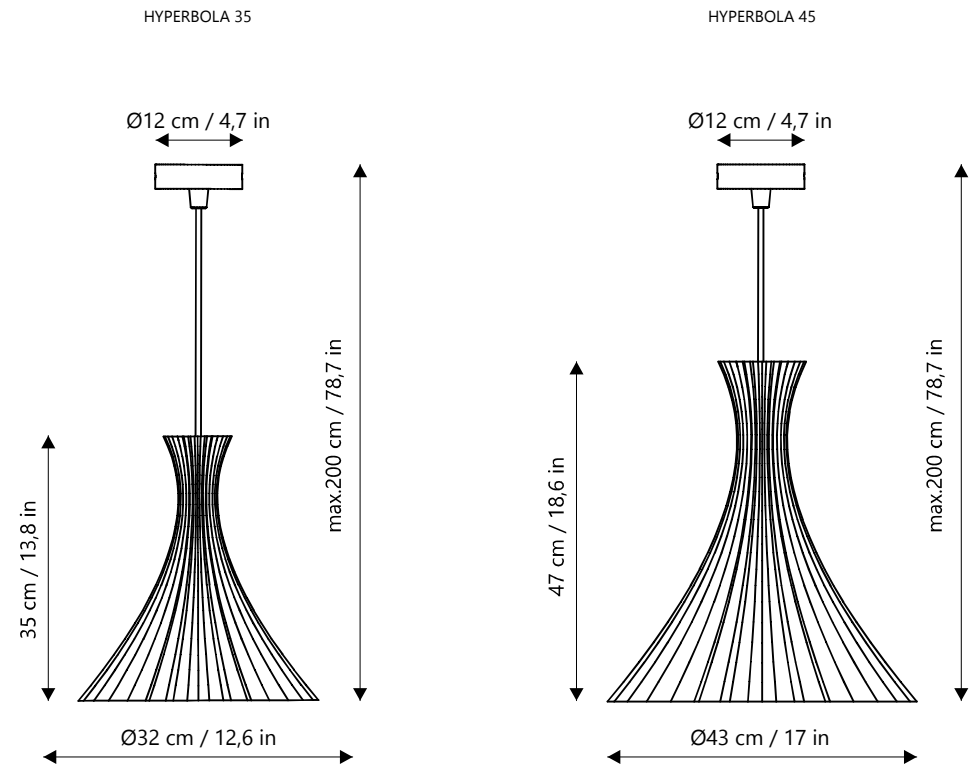

HYPERBOLA

Geometry inspired by nature to bring harmony, warm diffusion of light to adapt to any space.
Made of eco-friendly material in balance with the planet earth.

Technical features

Light bulb:	1 x E27 MAX 45W LED
Includes bulb:	No
Driver:	
Includes driver:	No
Voltage:	240V
Operating frequency:	50/60Hz
IP:	20
Class:	I
Material:	PLA
Designer:	XJER STUDIO
Recommended bulb:	1 x E27 8W LED
Weight:	0,650 Kg / 1,4 lb

References

Kit references:	Color:	Rosette & cable:
PUBH352010	White	Pendant metal black - Black cotton cable 50cm
PUBH352014	Silver	Pendant metal black - Black cotton cable 50cm
PUBH352016	Surf Green	Pendant metal black - Black cotton cable 50cm
PUBH352022	Gold	Pendant metal black - Black cotton cable 50cm
PUBH352210	White	Pendant metal black - Black cotton cable 100cm
PUBH352214	Silver	Pendant metal black - Black cotton cable 100cm
PUBH352216	Surf Green	Pendant metal black - Black cotton cable 100cm
PUBH352222	Gold	Pendant metal black - Black cotton cable 100cm
PUBH352410	White	Pendant metal black - Black cotton cable 200cm
PUBH352414	Silver	Pendant metal black - Black cotton cable 200cm
PUBH352416	Surf Green	Pendant metal black - Black cotton cable 200cm
PUBH352422	Gold	Pendant metal black - Black cotton cable 200cm

Technical features

Light bulb:	1 x E27 MAX 45W LED
Includes bulb:	No
Driver:	
Includes driver:	No
Voltage:	240V
Operating frequency:	50/60Hz
IP:	20
Class:	I
Material:	PLA
Designer:	XJER STUDIO
Recommended bulb:	1 x E27 12W LED
Weight:	0,870 Kg / 1,9 lb