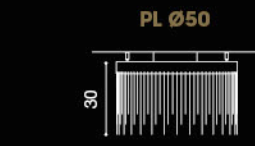

eclisse
design Brian Rasmussen

eclisse
design Brian Rasmussen

ECLISSE

design Brian Rasmussen

30W LED 3000°K
lm2850