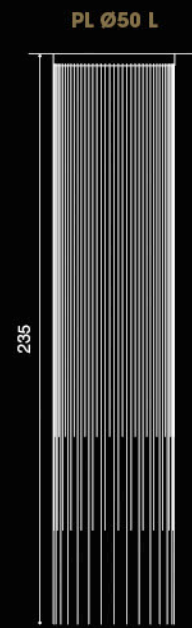

eclisse
design Brian Rasmussen

eclisse
design Brian Rasmussen

ECLISSE

design Brian Rasmussen

30W LED 3000°K
lm2850