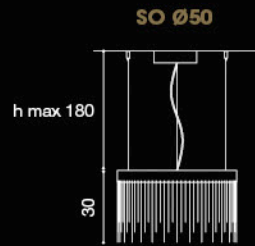

eclisse
design Brian Rasmussen

eclisse
design Brian Rasmussen

ECLISSE

design Brian Rasmussen

30W LED 3000°K
lm2850