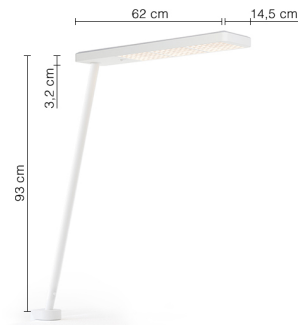

XT-A SINGLE TABLE CLAMP white

XA62-3

TECHNICAL SPECIFICATIONS

Lamp holder	LED
Light emission	20% direct / 80% indirect
Luminaire luminous flux	6000 lm
Colour temperature	3500 K
Colour rendering index (CRI)	>80
Rated voltage (range)	220-240 V / 120 V
Power consumption (maximum)	48 W
Energy efficiency	A - A++
Dimmable	Yes
Type of Dimmer	Integrated pushbutton