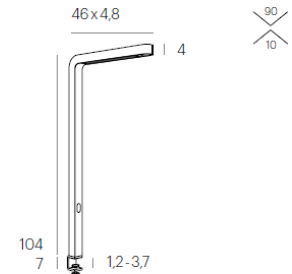

TEAM HOME CLAMP white 3500 K

TM00-1

TEAM HOME CLAMP

TECHNICAL SPECIFICATIONS

Lamp holder	LED
Mounting method	clamp
Light distribution	symmetric
Luminaire luminous flux	5200 lm
Color temperature	3500 K
Power consumption (maximum)	41 W
Colour rendering index (CRI)	94 & 83
Direct color rendering index (CRI)	94
Indirect color rendering index (CRI)	83
Complies with EN12464	Yes
max. luminance >65°	< 2600 cd/qm
UGR	< 10
Rated voltage (range)	220-240 V
Power frequency	50-60 Hz
Surface	powder-coated
Housing material	aluminium
Type of lamp control gear	Driver
Ballast included	Yes
Protection class	I
Number of lampheads	1
Energy efficiency	A - A++
Dimmable	Yes
Type of Dimmer	Touch Dim
Material of the grid	plastic
Length of connection cable	2000 mm
Weight	3,6 kg
lamphead is rotatable	No

LIGHT DIAGRAM