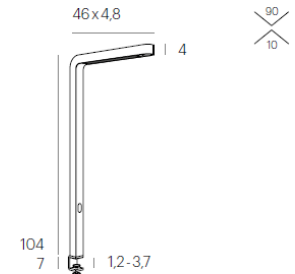

TEAM HOME CLAMP black 3500 K

TM00-0

TEAM HOME CLAMP

TECHNICAL SPECIFICATIONS

Lamp holder	LED
Mounting method	clamp
Light distribution	symmetric
Luminaire luminous flux	5200 lm
Color temperature	3500 K
Power consumption (maximum)	41 W
Colour rendering index (CRI)	94 & 83
Direct color rendering index (CRI)	94
Indirect color rendering index (CRI)	83
Complies with EN12464	Yes
max. luminance >65°	< 2600 cd/qm
UGR	< 10
Rated voltage (range)	220-240 V
Power frequency	50-60 Hz
Surface	powder-coated
Housing material	aluminium
Type of lamp control gear	Driver
Ballast included	Yes
Protection class	I
Number of lampheads	1
Energy efficiency	A - A++
Dimmable	Yes
Type of Dimmer	Touch Dim
Material of the grid	plastic
Length of connection cable	2000 mm
Weight	3,6 kg
lamphead is rotatable	No

LIGHT DIAGRAM