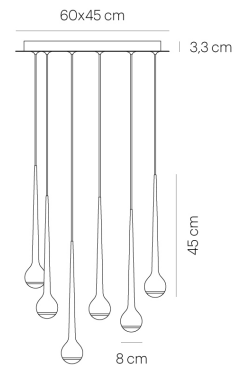

# FALLING WATER CLOUD 6 white/white/white

CFA06-3

warmDIM

## TECHNICAL SPECIFICATIONS

Lamp holder	LED
Mounting method	ceiling-mounted (surface)
warmDIM	Yes
Light emission	direct
Level of light output efficiency	100 %
Luminaire luminous flux	6x 770 lm
Color temperature	2700-2200 K
Colour rendering index (CRI)	> 90
Beam angle	41
White impression	warm white
Basic material	aluminium
Rated voltage (range)	220-240 V / 120 V
Power frequency	50/60 Hz
Power consumption (maximum)	6x 11 W
Surface	powder-coated
Housing material	aluminium
Type of lamp control gear	Driver
Ballast included	Yes
Protection class	I
Number of lampheads	6
Energy efficiency	A - A++
Dimmable	Yes
Type of Dimmer	Phase cutting (electronic)
Height	450 mm
Diameter	80 mm
Suspension length	-/2500 mm
Net weight	10,4 kg
Custom length	Yes
Fire protection "F"	Yes