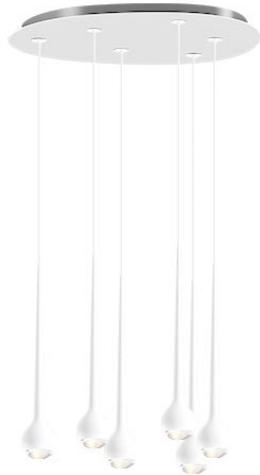

# FALLING WATER CLOUD 6 white/white/white

CFA06-3

warmDIM

## TECHNICAL SPECIFICATIONS

Lamp holder	LED
Mounting method	ceiling-mounted (surface)
warmDIM	Yes
Light emission	direct
Level of light output efficiency	100 %
Luminaire luminous flux	6x 770 lm
Color temperature	2700-2200 K
Colour rendering index (CRI)	> 90
Beam angle	41
White impression	warm white
Basic material	aluminium
Rated voltage (range)	220-240 V / 120 V
Power frequency	50/60 Hz
Power consumption (maximum)	6x 11 W
Surface	powder-coated
Housing material	aluminium
Type of lamp control gear	Driver
Ballast included	Yes
Protection class	I
Number of lampheads	6
Energy efficiency	A - A++
Dimmable	Yes
Type of Dimmer	Phase cutting (electronic)
Height	450 mm
Diameter	80 mm
Suspension length	-/2500 mm
Net weight	10,4 kg
Custom length	Yes
Fire protection "F"	Yes