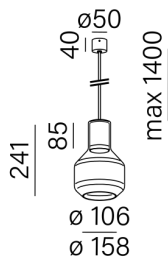

MODERN GLASS Barrel WP E27 fi50 Phase-Control suspended copper

59727-0000-U8-PH-17

Technical drawing

Tolerance for dimensions $\pm 1\text{mm}$

illustrative pictures

General information

Category: suspended

Light source not included.

All dimensions and technical data provided are for guidance purposes only. Actual data may differ slightly due to the production process. In particular specifications such as power, lumen output and weight are subject to measurement tolerances and may differ slightly depending on the product variant. Pictures are used to illustrate products and colours. Finish, colour and appearance of the optics are dependant on the chosen luminaire and can look differently than on the picture. Aquaform Inc. reserves the right to change the presented materials and product specifications without prior notice.