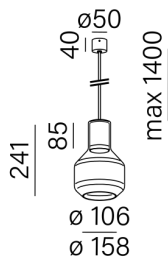

**MODERN GLASS Barrel WP E27 fi50 Phase-Control suspended
black structure**
59727-0000-U8-PH-12

Technical drawing

Tolerance for dimensions $\pm 1\text{mm}$

illustrative pictures

General information

Category: suspended