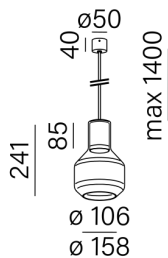

MODERN GLASS Barrel TR E27 fi50 Phase-Control suspended gold structure

50484-0000-U8-PH-19

AQFORM
LIGHTING SOLUTIONS

Technical drawing

Tolerance for dimensions $\pm 1\text{mm}$

illustrative pictures

General information