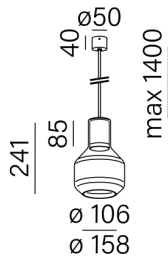

MODERN GLASS Barrel TP E27 fi50 Phase-Control suspended gold structure

50475-0000-U8-PH-19

AQFORM
LIGHTING SOLUTIONS

Technical drawing

Tolerance for dimensions $\pm 1\text{mm}$

illustrative pictures

General information