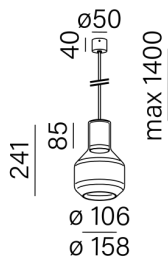

MODERN GLASS Barrel TP E27 fi50 Phase-Control suspended black structure

50475-0000-U8-PH-12

AQFORM
LIGHTING SOLUTIONS

Technical drawing

Tolerance for dimensions $\pm 1\text{mm}$

illustrative pictures

General information