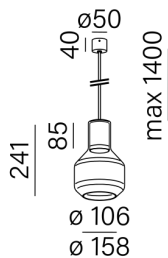

## Technical drawing

Tolerance for dimensions  $\pm 1\text{mm}$

### MAXIMUM POWER

50W (LED )