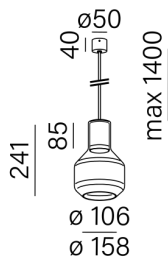

**MODERN GLASS Barrel SP E27 fi50 Phase-Control suspended  
copper**  
50534-0000-U8-PH-17

**Technical drawing**

Tolerance for dimensions  $\pm 1\text{mm}$

**illustrative pictures**

**General information**