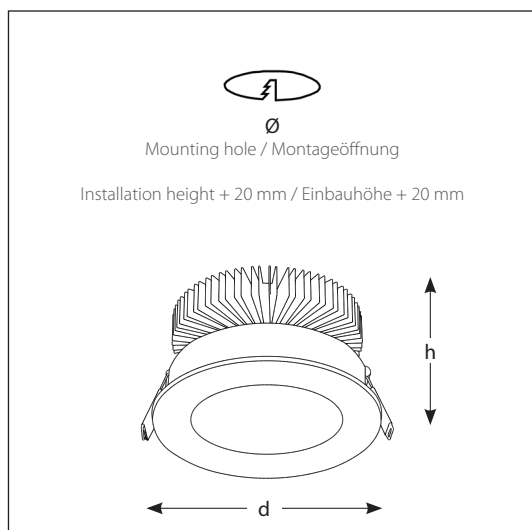

○ White (.01) / Weiß (.01)

IP rating/ Schutzgrad: IP20

PINO

					d	h	Ø
1.71120.01.830	LED	250lm	4.2W	84°	70	60	60
1.71121.01.830	LED	500lm	8.4W	84°	85	65	75
1.71122.01.830	LED	850lm	14.4W	84°	110	74	100
1.71123.01.830	LED	1350lm	21.6W	84°	135	82	125