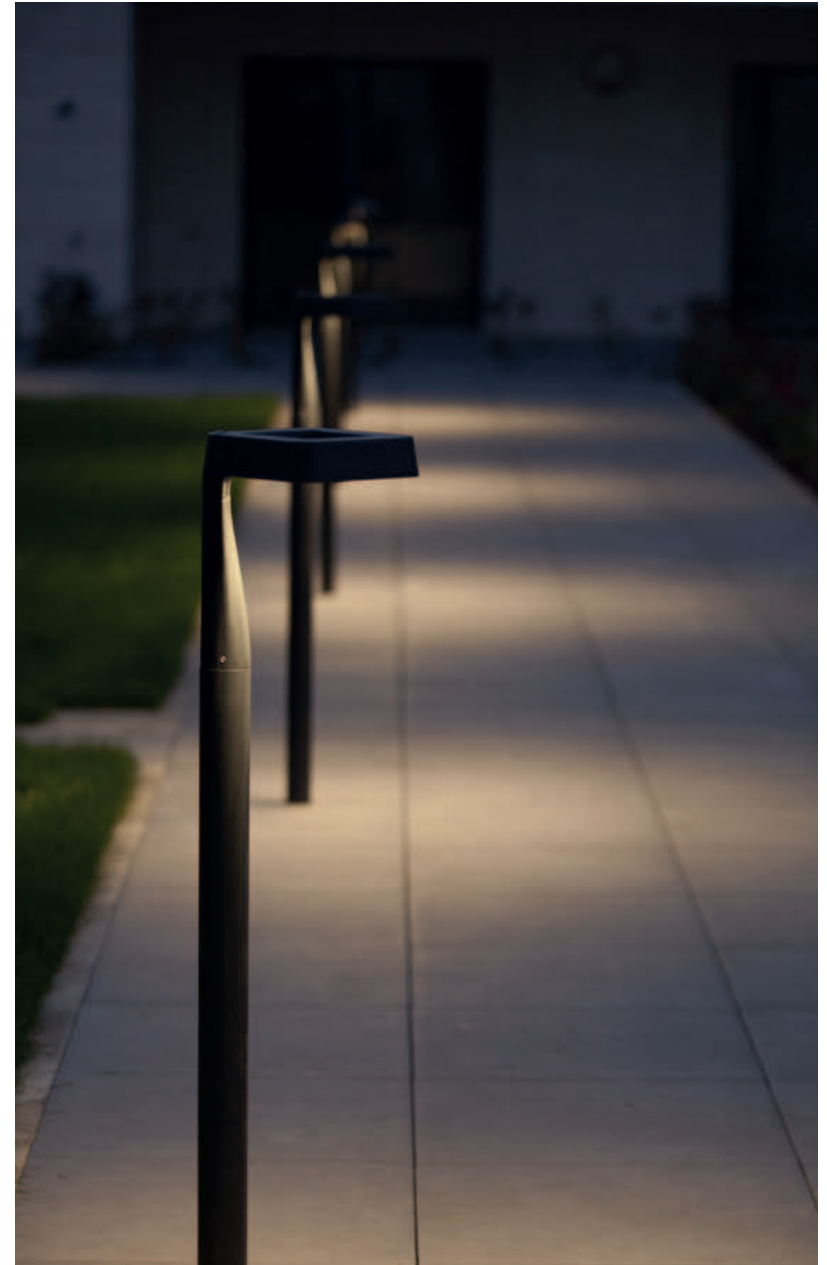

Square

Design by Patrick Norguet

Square

IP65
IK09
Class 1

Aluminium
Satin-finish polycarbonate diffuser

SOURCES

LED 30W - 3000K warm white
LED 30W - 4300K neutral white

Model 1

LED 30W
Real light output - 2716 lm
CRI > 80

Models 2 to 4

LED 30W
Real light output - 2691 lm
CRI > 80

MODELS

height / width / depth

259 / 226 / 271

1

796 / 268

2

1246 / 268

3

2292 / 303

4

Multi-position, directable lamp head

Built-in LED

Customised signage on request