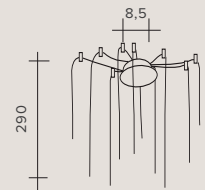

Code	Attacco	Watt	
1730.M.34	G9	3x42W	Montatura tonda 3 luci Kit Three-light round fixture kit