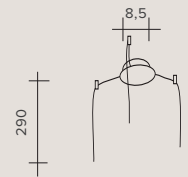

Code	Attacco	Watt	
1730.M.30	G9	42W	Montatura 1 luce One-light fixture

Code	Attacco	Watt	
1730.M.31	G9	3x42W	Montatura 3 luci Kit Three-light fixture kit

Code	Attacco	Watt	
1730.M.32	G9	5x42W	Montatura 5 luci Kit Five-light fixture kit