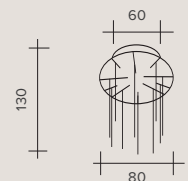

Code	Attacco	Watt	
1730.M.30	G9	42W	Montatura 1 luce One-light fixture

Code	Attacco	Watt	
1730.M.31	G9	3x42W	Montatura 3 luci Kit Three-light fixture kit

Code	Attacco	Watt	
1730.M.32	G9	5x42W	Montatura 5 luci Kit Five-light fixture kit

Code	Attacco	Watt	
1730.M.33	G9	10x42W	Montatura 10 luci Kit Ten-light fixture kit

Code	Attacco	Watt	
1730.M.34	G9	3x42W	Montatura tonda 3 luci Kit Three-light round fixture kit

Code	Attacco	Watt	
1730.M.35	G9	5x42W	Montatura tonda 5 luci Kit Five-light round fixture kit

Code	Attacco	Watt	
1730.M.36	G9	10x42W	Montatura tonda 10 luci Kit Ten-light round fixture kit

COLOR GLASS

	Code
○ Trasparent / <i>Trasparente</i>	1730.V.TR
● Chrome / <i>Cromo</i>	1730.V.CR
● Bronze / <i>Bronzo</i>	1730.V.BZ

Code	
1730.KIT	Kit decentramento Decentralisation kit

BEBA
Suspension
Lampada a sospensione
Hängeleuchte
Lámpara de suspensión
Подвесная лампа