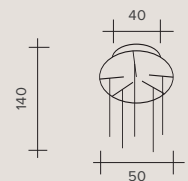

Code	Attacco	Watt	
1730.M.36	G9	10x42W	Montatura tonda 10 luci Kit Ten-light round fixture kit