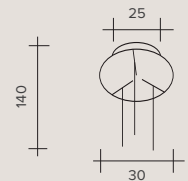

Code	Attacco	Watt	
1730.M.35	G9	5x42W	Montatura tonda 5 luci Kit Five-light round fixture kit