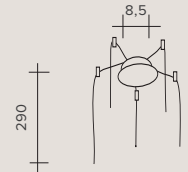

Code	Attacco	Watt	
1730.M.33	G9	10x42W	Montatura 10 luci Kit Ten-light fixture kit