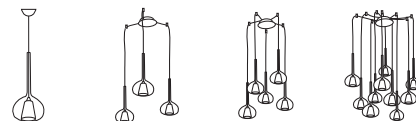

BEBA

design Marco Sforzin

Technical info p. 193

BEBA COLLECTION

Unique and decorative glass shades.
Blown borosilicate glass in three
colours: clear, chrome and bronze.
Fixture with white decentralisation
kit or single drop roses with a white
painted finish. G9 connection.