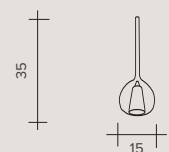

COLOR GLASS

	Code
○ Trasparent / <i>Trasparente</i>	1730.V.TR
● Chrome / <i>Cromo</i>	1730.V.CR
● Bronze / <i>Bronzo</i>	1730.V.BZ

Code	
1730.KIT	Kit decentramento Decentralisation kit