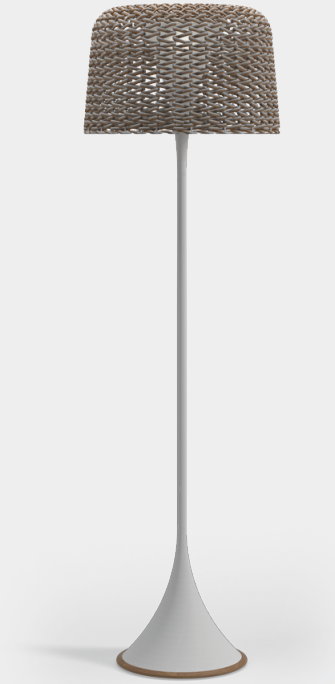

AMBIENT MESH TALL LANTERN

DIAMETER	51cm / 20"
HEIGHT	176cm / 69.5"
PRODUCT WEIGHT	11.5kg / 26lb
CBM / CCF	0.28m ³ / 10.23ft ³
NUMBER OF LED'S	18
COLOUR TEMPERATURE	2700K
LUMENS	100 min - 180 max
BATTERY TYPE	Li-Ion
IP RATING	IP64
ADAPTOR INPUT	100V - 240V DC
ADAPTOR OUTPUT	4.2V
DESIGNER	Henrik Pedersen
ASSEMBLY	Required

ITEM NUMBERS
103582 : Ambient Mesh Tall Lantern (Meteor / Carob)
103584 : Ambient Mesh Tall Lantern (White / Sorrel)

MATERIALS
 Natural finish teak & powder coated aluminium frame.
 Woven all-weather wicker shade.
 Solar & mains power rechargeable LED light unit.
 Radio frequency remote control with 8 light output settings.
 Working distance for remote control of up to 35m.
 Battery life of approximately 8 hours on maximum light setting.

ACCESSORIES
 104875 : Additional LED Light Unit
 104874 : Additional Remote Control

WARRANTY / MAINTENANCE
 See gloster.com for warranty terms & maintenance instructions.

FRAME / WICKER COLOURS

TEAK FINISH