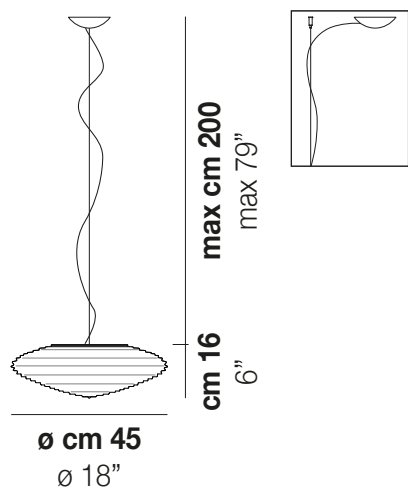

SPIRIT

SPIRIT SP 45

Spirit has the shape of a diamond blown into glass. Its folds are the result of a long process of development that creates a unique light reflection, while keeping the source of light hidden even in the transparent crystal version.

SPIRIT SP 45

TECHNICAL DATA:

CERTIFICATIONS:

VOLUME	Mc 0
GROSS WEIGHT	Kg 8
NET WEIGHT	Kg 5

download

SHADE FINISHING

BCLU

CRTR