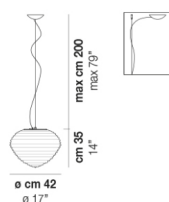

SPIRIT SP 45

TECHNICAL DATA:

CERTIFICATIONS:

VOLUME	Mc 0
GROSS WEIGHT	Kg 8
NET WEIGHT	Kg 5

download

SHADE FINISHING

BCLU

CRTR

FRAME FINISHING

BC

NI

OTHER VERSION AVAILABLE

Click on the version to go to the web version of the product

SPIRI SP 37