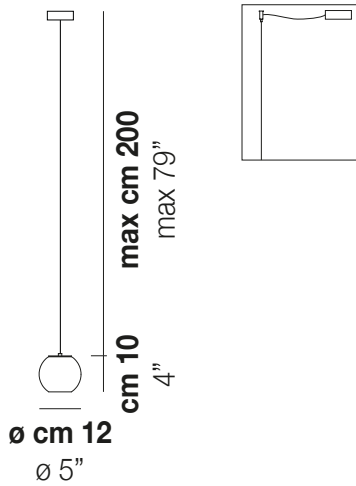

OTO SP 12

TECHNICAL DATA:

CERTIFICATIONS:

LIGHT SOURCES

1x60W 220-240 V 50/60 Hz G9

VOLUME Mc 0,01
GROSS WEIGHT Kg 2
NET WEIGHT Kg 1

[download](#)

SHADE FINISHING