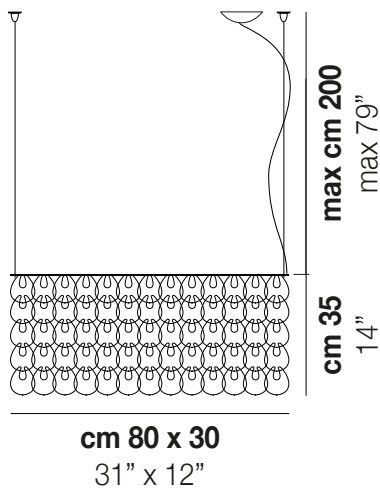

GIOGALI SP RE2

TECHNICAL DATA:

CERTIFICATIONS:

LIGHT SOURCES

3x77W 220-240 V E27
50/60 Hz

VOLUME Mc 0,18
GROSS WEIGHT Kg 20
NET WEIGHT Kg 13

download

SHADE FINISHING