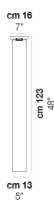

### LIGHT SOURCES

1x77W 220-240 V E27  
50/60 Hz

VOLUME Mc 0,05  
GROSS WEIGHT Kg 6  
NET WEIGHT Kg 3,5

[download](#)

### SHADE FINISHING

BCLU

FUTR

### FRAME FINISHING

NO

### OTHER VERSION AVAILABLE

Click on the version to go to the web version of the product

TUBES PL 120

TUBES PL 15

TUBES PL 20

TUBES PL 60

TUBES PL 9

TUBES PL 90