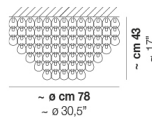

MINIGIOG PL 60

TECHNICAL DATA:

CERTIFICATIONS:

LIGHT SOURCES

4x77W 220-240V 50/60 Hz E27

VOLUME Mc 0
GROSS WEIGHT Kg 9
NET WEIGHT Kg 5

download

SHADE FINISHING

BC CRAM CRAG CRBR CRFU CRNN CROR CRRA CRTR NE

FRAME FINISHING

BR CR

OTHER VERSION AVAILABLE

Click on the version to go to the web version of the product

MGIQG PL 40

MGIQG PL 50

MGIQG PL 65Q

MGIQG PL 80

MGIQG PL CA3