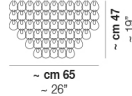

MGIQG PL 65Q