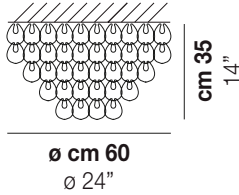

MINIGIOG

MINIGIOG PL 60

The small size version that helps to expand the range of Giogali to smaller, both standard and custom made.

MINIGIOG PL 60

TECHNICAL DATA:

CERTIFICATIONS:

LIGHT SOURCES

4x77W 220-240V 50/60 Hz E27

VOLUME Mc 0
 GROSS WEIGHT Kg 9
 NET WEIGHT Kg 5

download

SHADE FINISHING

BC CRAM CRAG CRBR CRFU CRNN CROR CRRA CRTR NE

FRAME FINISHING

BR CR

OTHER VERSION AVAILABLE

Click on the version to go to the web version of the product