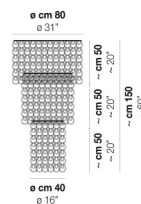

MINIGIOG

MINIGIOG PL 60

The small size version that helps to expand the range of Giogali to smaller, both standard and custom made.

MINIGIOG PL 60

TECHNICAL DATA:

CERTIFICATIONS:

LIGHT SOURCES

4x77W 220-240V 50/60 Hz E27

VOLUME Mc 0
 GROSS WEIGHT Kg 9
 NET WEIGHT Kg 5

download

SHADE FINISHING

BC CRAM CRAG CRBR CRFU CRNN CROR CRRA CRTR NE

FRAME FINISHING

BR CR

OTHER VERSION AVAILABLE

Click on the version to go to the web version of the product

MGIQG PL 40

MGIQG PL 50

MGIQG PL 65Q

MGIQG PL 80

MGIQG PL CA3