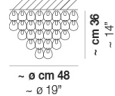

MINIGIOG PL 60

TECHNICAL DATA:

CERTIFICATIONS:

LIGHT SOURCES

4x77W 220-240V 50/60 Hz E27

VOLUME Mc 0
GROSS WEIGHT Kg 9
NET WEIGHT Kg 5

download

SHADE FINISHING

BC CRAM CRAG CRBR CRFU CRNN CROR CRRA CRTR NE

FRAME FINISHING

BR CR

OTHER VERSION AVAILABLE

Click on the version to go to the web version of the product

MGIQG PL 40

MGIQG PL 50

MGIQG PL 65Q

MGIQG PL 80

MGIQG PL CA3